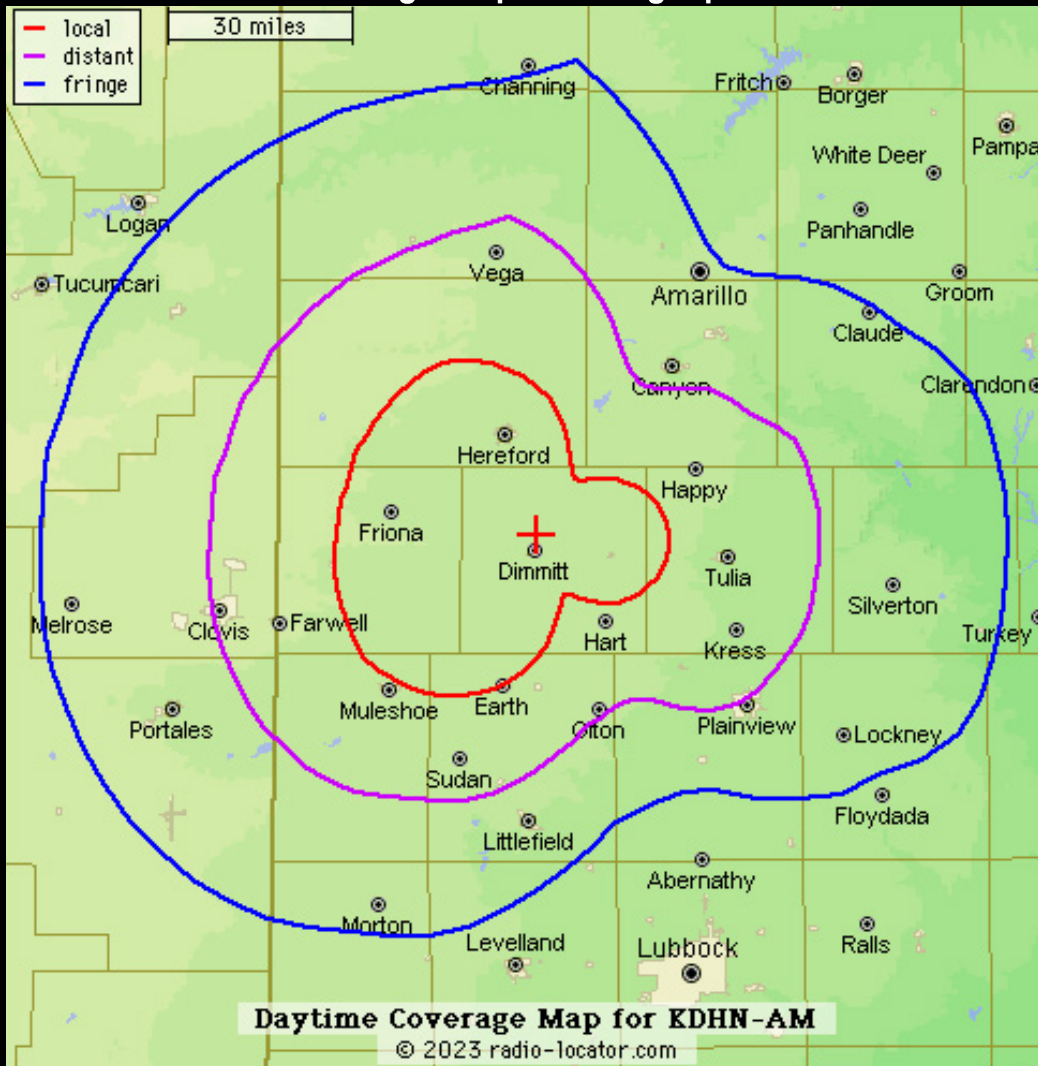

KDHN

E.L.B. Broadcasting, LLC

Coverage Map & Demographics

1470am & 102.7 fm

- *The ONLY LIVE AG SHOW in the Texas panhandle area*
- *Live interviews with leaders in Ag Industry*
- *Market reports hourly from 9am-3:30pm*
- *51% male 49% female listenership*
- *50+ percent of listenership is 30 years and older*
- *Local high school sports, local programming, local community events*
- *Country music format*

FOR MORE INFORMATION VISIT WWW.KDHNRAIO.COM